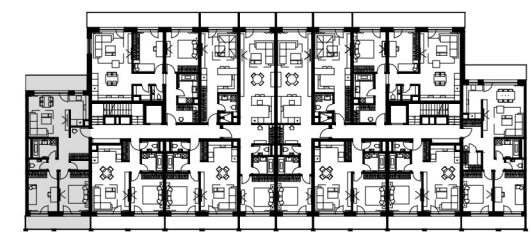

A 2.1, A 3.1, A 4.1

01 entrance	6.3 m ²
02 hallway	4.7 m ²
03 kitchen	5.5 m ²
04 dining area	
living room	17.4 m ²
05 bathroom	4.8 m ²
06 toilet	2.1 m ²
07 wardrobe/storage	1.8 m ²
08 room	12.0 m ²
09 bed room	12.0 m ²

Interior 66.6 m²

10 terrace	8.0 m ²
11 terrace	9.2 m ²

Together 83.8 m²

Bytový dom - Pražská 9A / 9B
Pražská 9A

3 room flat - second floor, third floor, fourth floor - scale 1:75

000 cube design

EXPO/LINE