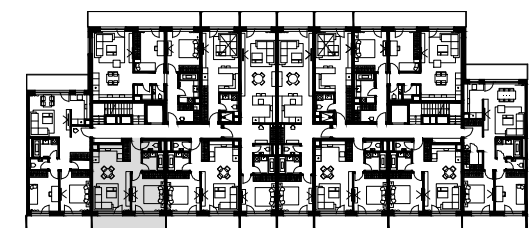

A 2.2, A 3.2, A 4.2

01 entrance	4.5 m ²
02 toilet	1.7 m ²
03 bathroom	4.0 m ²
04 bed room	12.7 m ²
05 kitchen	
dining area	
living room	23.1 m ²
Interior	46.0 m²
06 terrace	9.1 m ²
Together	55.1 m²

ooo cube design

EXPO/LINE

Bytový dom - Pražská 9A / 9B
Pražská 9A

2 room flat - second floor, third floor, fourth floor - scale 1:50

sever