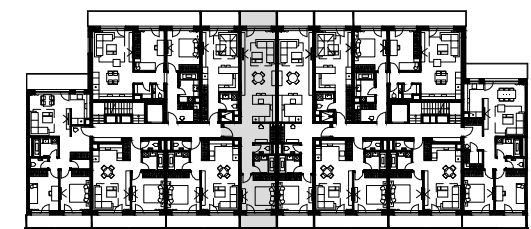

A 2.4, A 3.4, A 4.4

01 entrance	9.0 m ²
02 kitchen	
dinning area	
living room	31.4 m ²
03 hallway	3.5 m ²
04 toilet	1.8 m ²
05 bathroom	3.8 m ²
06 bed room	12.3 m ²

Interior 61.8 m²

07 terrace	4.5 m ²
08 terrace	5.4 m ²

Together 71.7 m²

Bytový dom - Pražská 9A / 9B
Pražská 9A
 2 room flat - second floor, third floor, fourth floor - scale 1:75

ooo cube design

EXPO/LINE