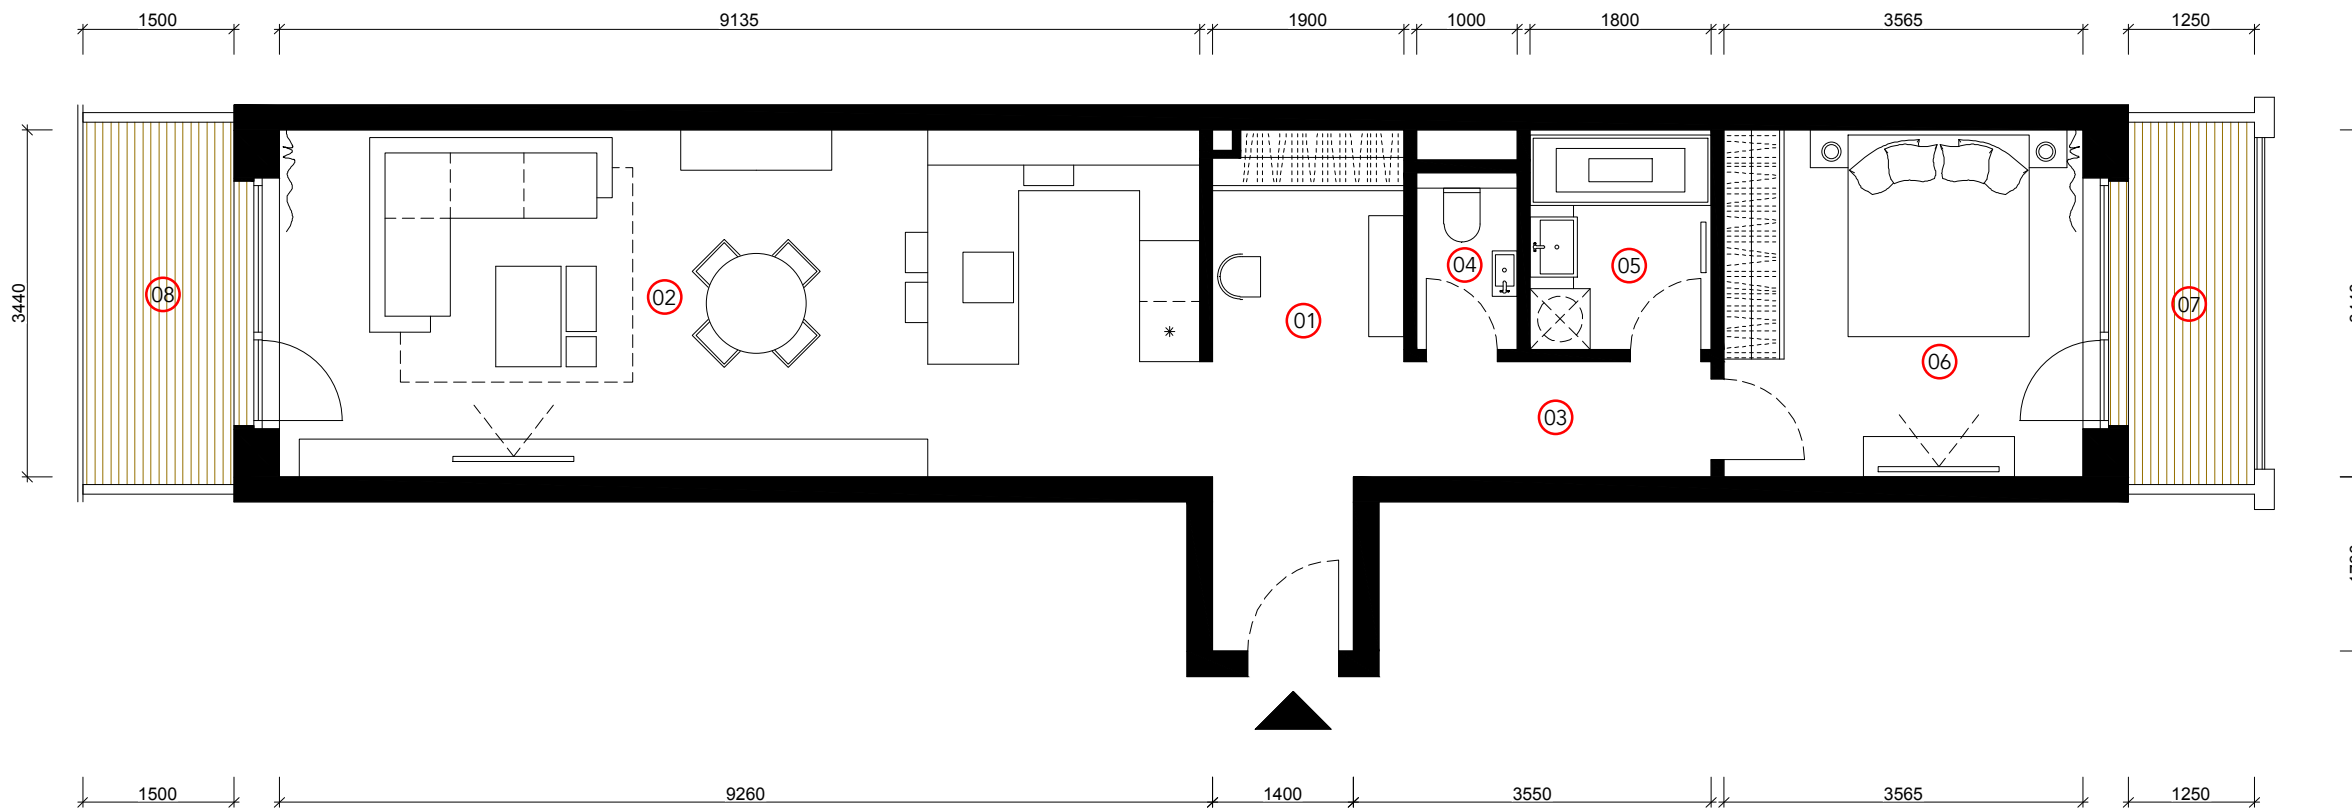

A 2.4, A 3.4, A 4.4

01 entrance	9.0 m ²
02 kitchen	
dinning area	
living room	31.4 m ²
03 hallway	3.5 m ²
04 toilet	1.8 m ²
05 bathroom	3.8 m ²
06 bed room	12.3 m ²

Interior 61.8 m²

07 terrace	4.5 m ²
08 terrace	5.4 m ²

Together 71.7 m²

Bytový dom - Pražská 9A / 9B
Pražská 9A
 2 room flat - second floor, third floor, fourth floor - scale 1:75

ooo cube design

EXPO/LINE