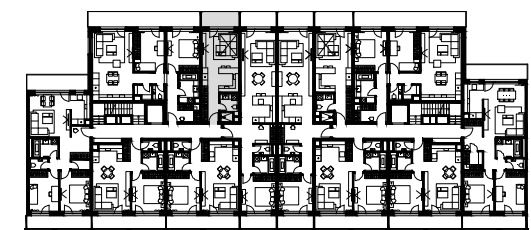

A 2.5, A 3.5, A 4.5

01 entrance	5.0 m ²
02 bathroom	4.8 m ²
03 kitchen	
dinning area	
living room	22.1 m ²
Interior	31.9 m²
04 terrace	5.7 m ²
Together	37.6 m²

ooo cube design

EXPO/LINE

Bytový dom - Pražská 9A / 9B
Pražská 9A

1 room flat - second floor, third floor, fourth floor - scale 1:50