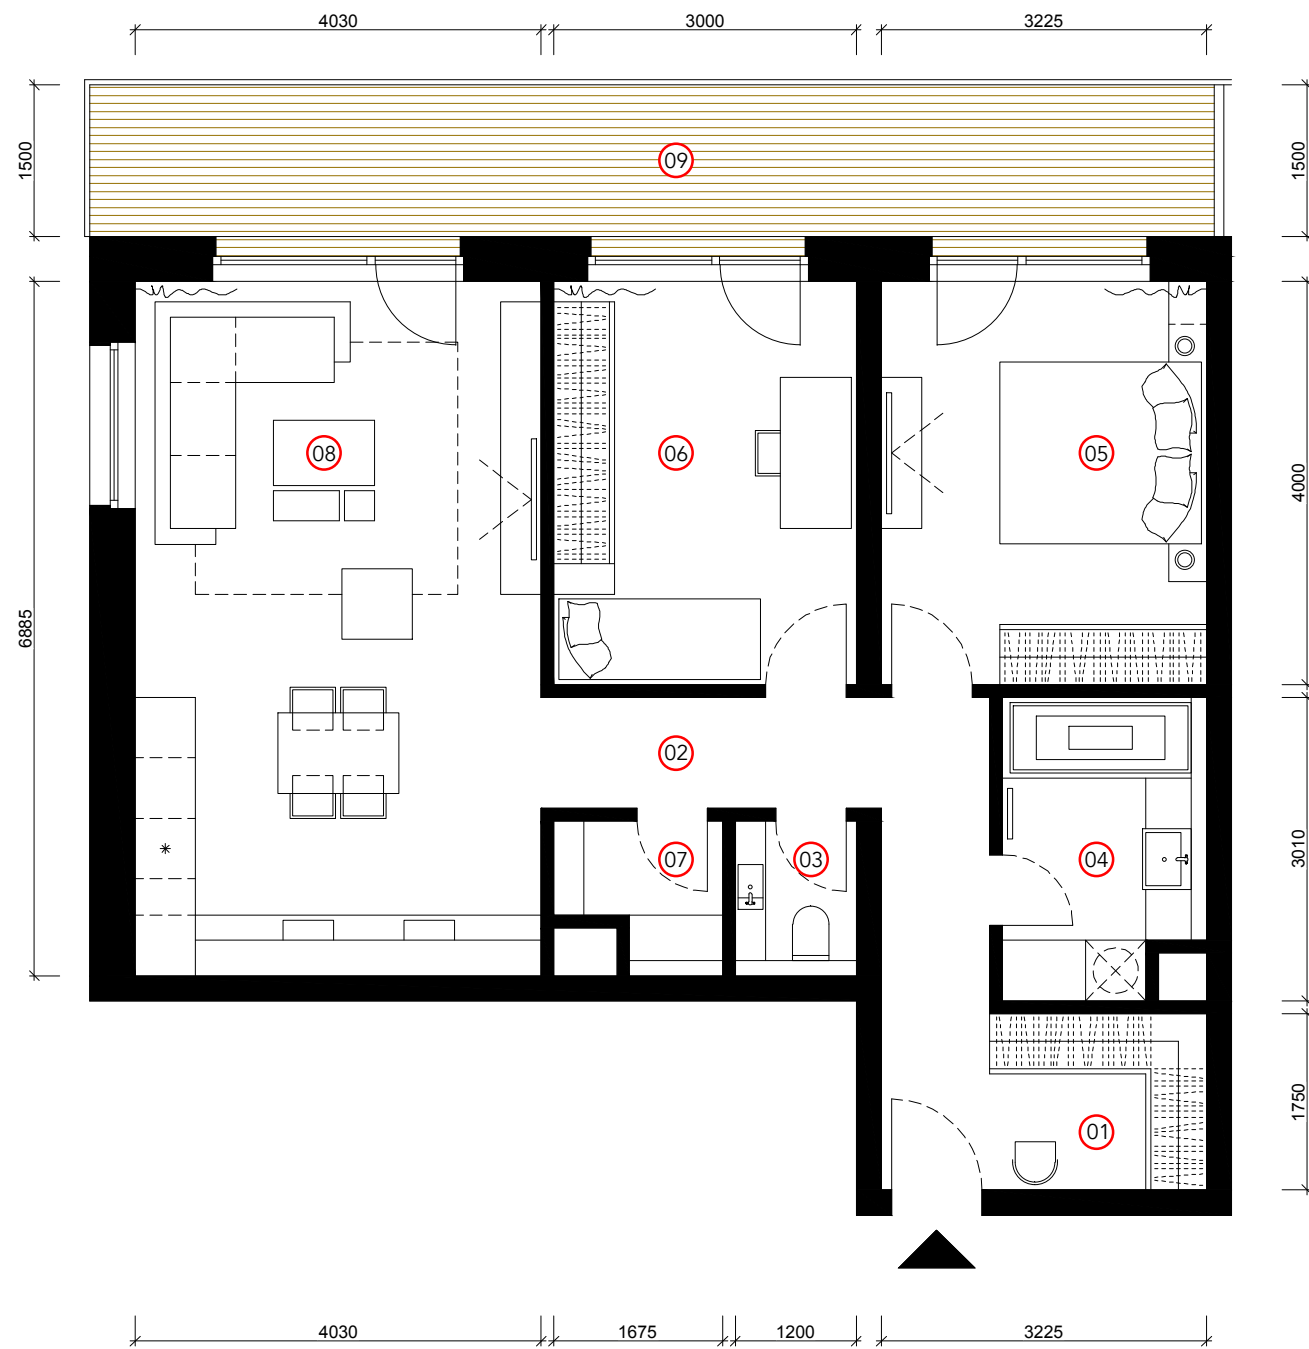

A 2.6, A 3.6, A 4.6

01 entrance	5.6 m ²
02 hallway	7.1 m ²
03 toilet	1.8 m ²
04 bathroom	5.7 m ²
05 bedroom	12.9 m ²
06 room	12.0 m ²
07 storage	2.1 m ²
08 kitchen	
dinning area	
living room	27.8 m ²
Interior	75.0 m²
09 terrace	16.7 m ²
Together	91.7 m²

Bytový dom - Pražská 9A / 9B
Pražská 9A

3 room flat - second floor, third floor, fourth floor - scale 1:75

ooo cube design

EXPO/LINE