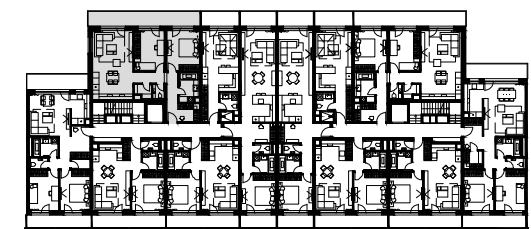

A 2.6, A 3.6, A 4.6

01 entrance	5.6 m ²
02 hallway	7.1 m ²
03 toilet	1.8 m ²
04 bathroom	5.7 m ²
05 bedroom	12.9 m ²
06 room	12.0 m ²
07 storage	2.1 m ²
08 kitchen	
dinning area	
living room	27.8 m ²
Interior	75.0 m²
09 terrace	16.7 m ²
Together	91.7 m²

Bytový dom - Pražská 9A / 9B
Pražská 9A

3 room flat - second floor, third floor, fourth floor - scale 1:75

ooo cube design

EXPO/LINE