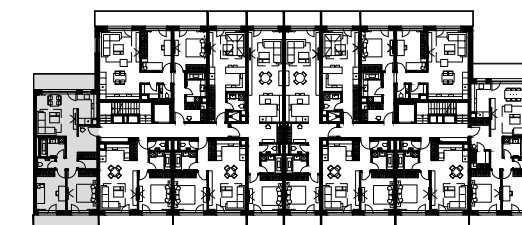

A 5.1, A 6.1

01 entrance	6.3 m ²
02 hallway	4.7 m ²
03 kitchen	5.6 m ²
04 dining area	
living room	17.6 m ²
05 bathroom	4.8 m ²
06 toilet	2.1 m ²
07 wardrobe/storage	1.8 m ²
08 room	12.1 m ²
09 bed room	12.1 m ²

Interior 67.1 m²

10 terrace	8.0 m ²
11 terrace	9.2 m ²

Together 84.3 m²

ooo cube design

EXPO/LINE

Appartement house - Pražská 9A / 9B
Pražská 9A
 3 room flat - fifth floor, sixth floor - scale 1:75